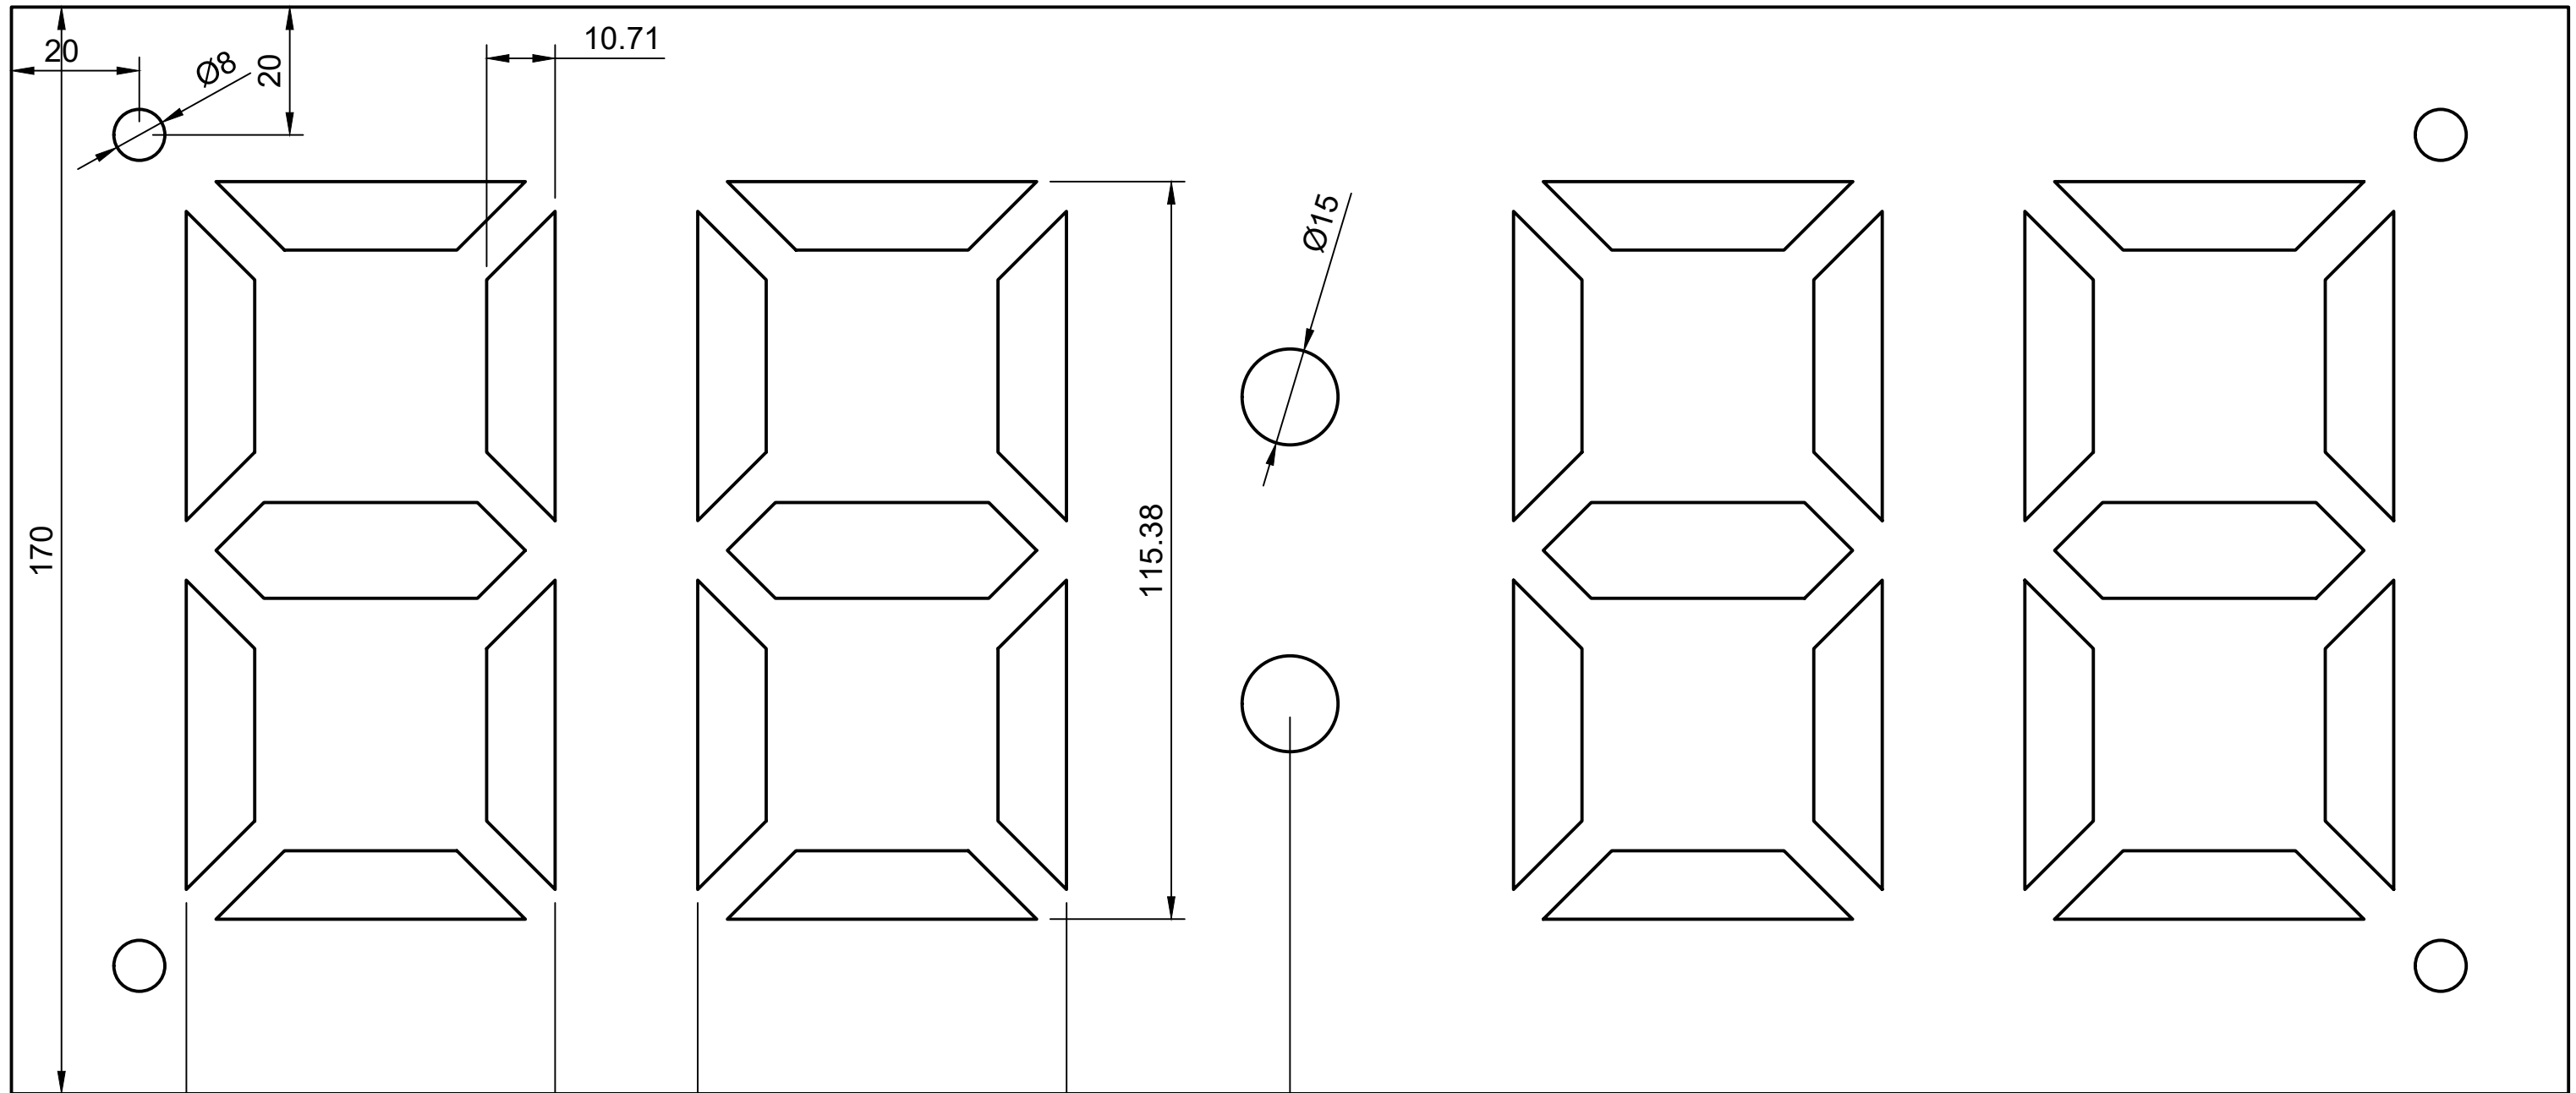

400

Dept.	Technical reference	Created by Joni-3D	12.01.2024	Approved by
		Document type	Document status	
		Title Wood clock	DWG No.	
Rev.	Date of issue	Sheet 1/1		