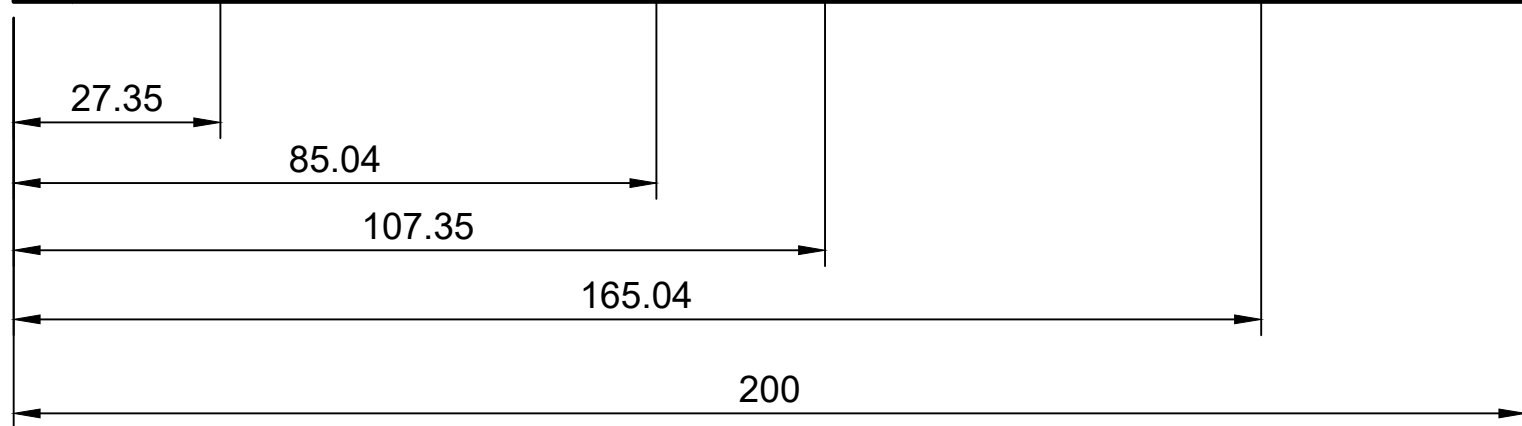

400

Dept.	Technical reference	Created by Joni-3D	12.01.2024	Approved by
		Document type	Document status	
		Title Wood clock	DWG No.	
Rev.	Date of issue	Sheet 1/1		