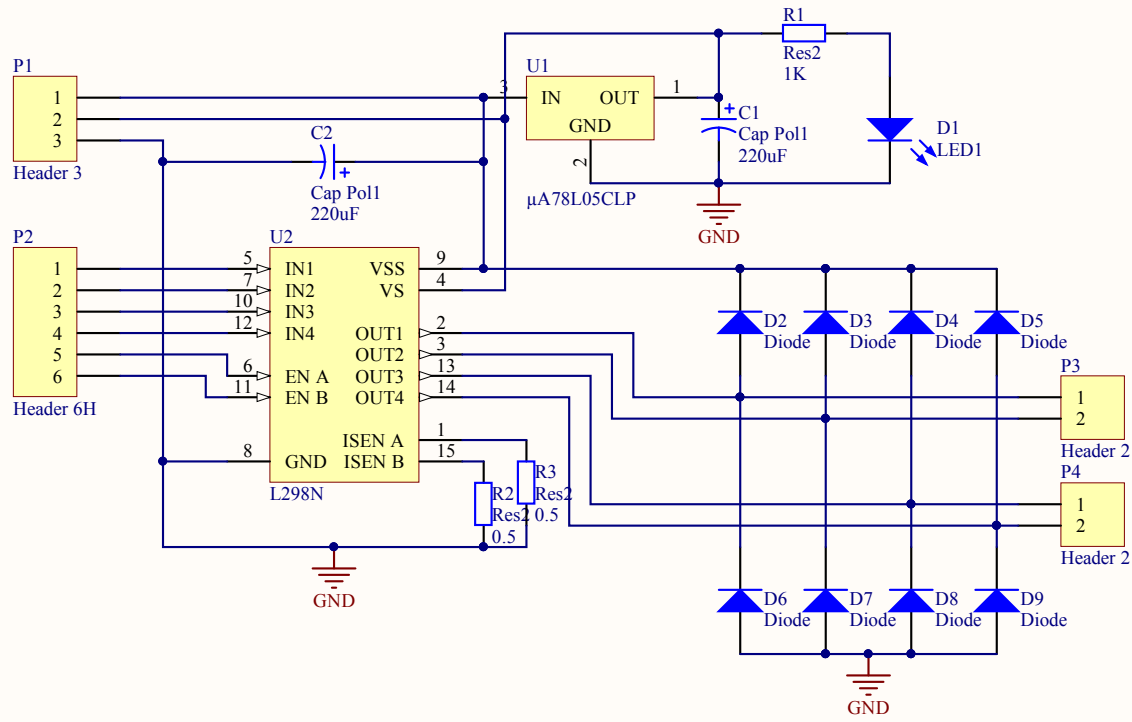

Title		
Vacuum Cleaner Control board		
Size	Number	Revision
A		V.1.0
Date:	12/14/2015	Sheet of 1.1
File:	C:\Users\...\Control Board.SchDoc	Drawn By: Нүсдэг тэрэг

Title			Vacuum Cleaner Motor Driver L298 Module		
Size	Number		Revision		
A			V.1.0		
Date:	12/14/2015	Sheet of	1.1		
File:	C:\Users\...\Motor Driver.SchDoc	Drawn By:	Нүсдэг тэрэг		

Title			Vacuum Cleaner Motor Encoder		
Size	Number		Revision		
A			V.1.0		
Date:	12/14/2015	Sheet of	1.1		
File:	C:\Users\...\Motor Encoder.SchDoc	Drawn By:	Нисдэг тэрэг		

Boards