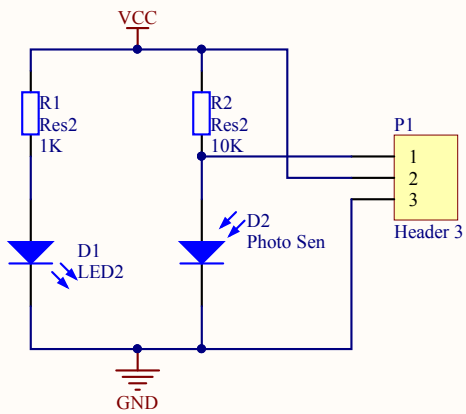

Title		
Vacuum Cleaner Control board		
Size	Number	Revision
A		V.1.0
Date:	12/14/2015	Sheet of 1.1
File:	C:\Users\...\Control Board.SchDoc	Drawn By: Нүсдэг тэрэг

Title			Vacuum Cleaner Motor Driver L298 Module		
Size	Number		Revision		
A			V.1.0		
Date:	12/14/2015	Sheet of	1.1		
File:	C:\Users\...\Motor Driver.SchDoc	Drawn By:	Нүсдэг тэрэг		