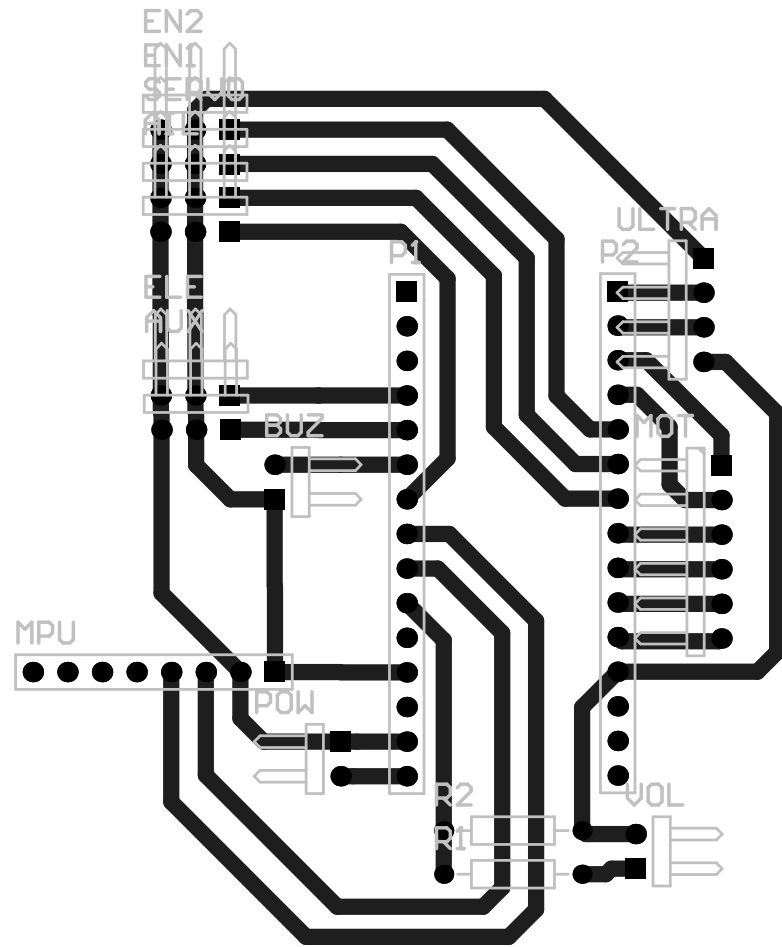

Title		
Vacuum Cleaner Control board		
Size	Number	Revision
A		V.1.0
Date:	12/14/2015	Sheet of 1.1
File:	C:\Users\...\Control Board.SchDoc	Drawn By: Нүсдэг тэрэг

Title			Vacuum Cleaner Motor Driver L298 Module		
Size	Number		Revision		
A			V.1.0		
Date:	12/14/2015	Sheet of	1.1		
File:	C:\Users\...\Motor Driver.SchDoc	Drawn By:	Нүсдэг тэрэг		

Title			Vacuum Cleaner Motor Encoder		
Size	Number		Revision		
A			V.1.0		
Date:	12/14/2015	Sheet of	1.1		
File:	C:\Users\...\Motor Encoder.SchDoc	Drawn By:	Нисдэг тэрэг		

Boards