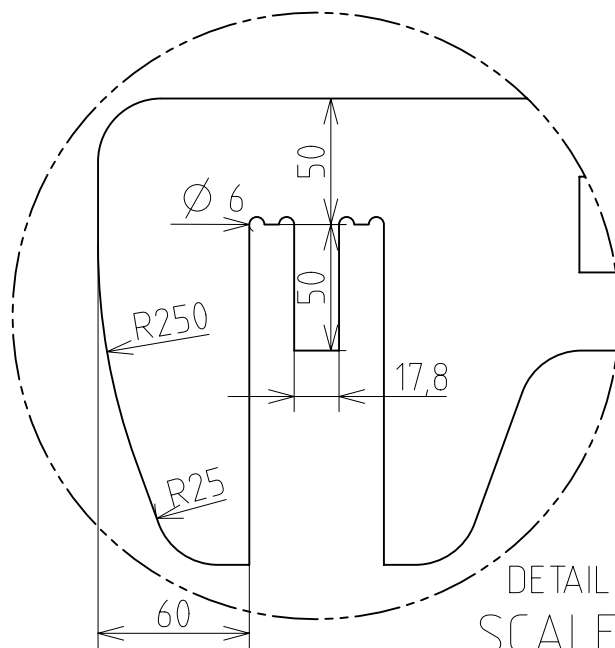

The four corners of the 11 holes must be completely milled.

DETAIL A
SCALE 1:3

DETAIL B
SCALE 1:2

	SCALE:	PART NAME:		NAME:	
	1:5	Top Plank		Juggle Trestle V2	
		STANDARD:	MATERIAL:	GROUP:	DATE:
ISO2768mK		Mutliplex Birch 18mm			
ID PART: Top_Plank					