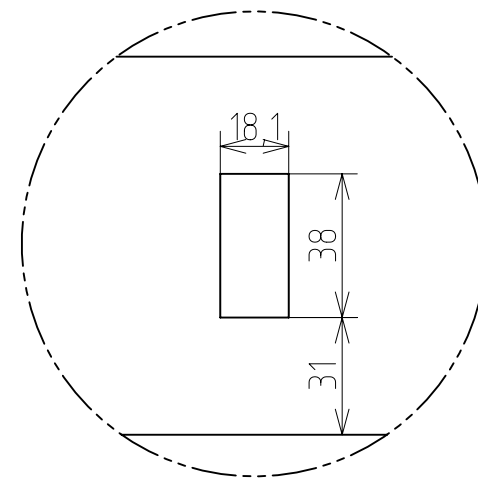

The four corners of the 11 holes must be completely milled.

DETAIL A
SCALE 1:3

DETAIL B
SCALE 1:2

	SCALE:	PART NAME:		NAME:	
	1:5	Top Plank		Juggle Trestle V2	
		STANDARD:	MATERIAL:	GROUP:	DATE:
ISO2768mK		Mutliplex Birch 18mm			
ID PART: Top_Plank					