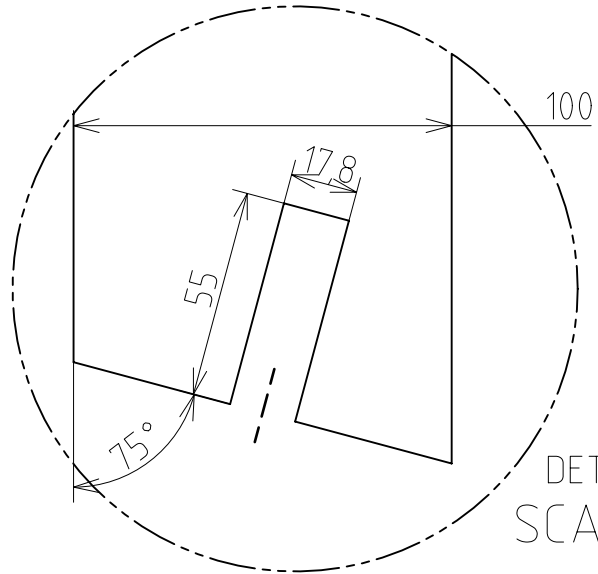

DETAIL A
SCALE 1:4

DETAIL B
SCALE 1:2

The four corners of the 2 holes must be completely milled.

DETAIL C
SCALE 1:2

	SCALE:	PART NAME:		NAME:	
	1:10	Leg Plank		Juggle Trestle V2	
		STANDARD:	MATERIAL:	GROUP:	DATE:
		ISO2768mK	Multiplex Birch 18mm		
ID PART: Leg_Plank					A4