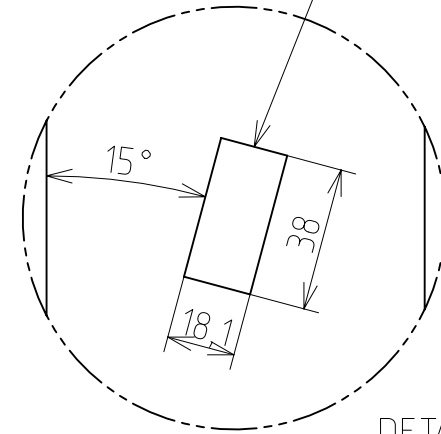

DETAIL A
SCALE 1:4

DETAIL B
SCALE 1:2

The four corners of the 2 holes must be completely milled.

DETAIL C
SCALE 1:2

	SCALE:	PART NAME:		NAME:	
	1:10	Leg Plank		Juggle Trestle V2	
		STANDARD:	MATERIAL:	GROUP:	DATE:
		ISO2768mK	Multiplex Birch 18mm		
ID PART: Leg_Plank					A4