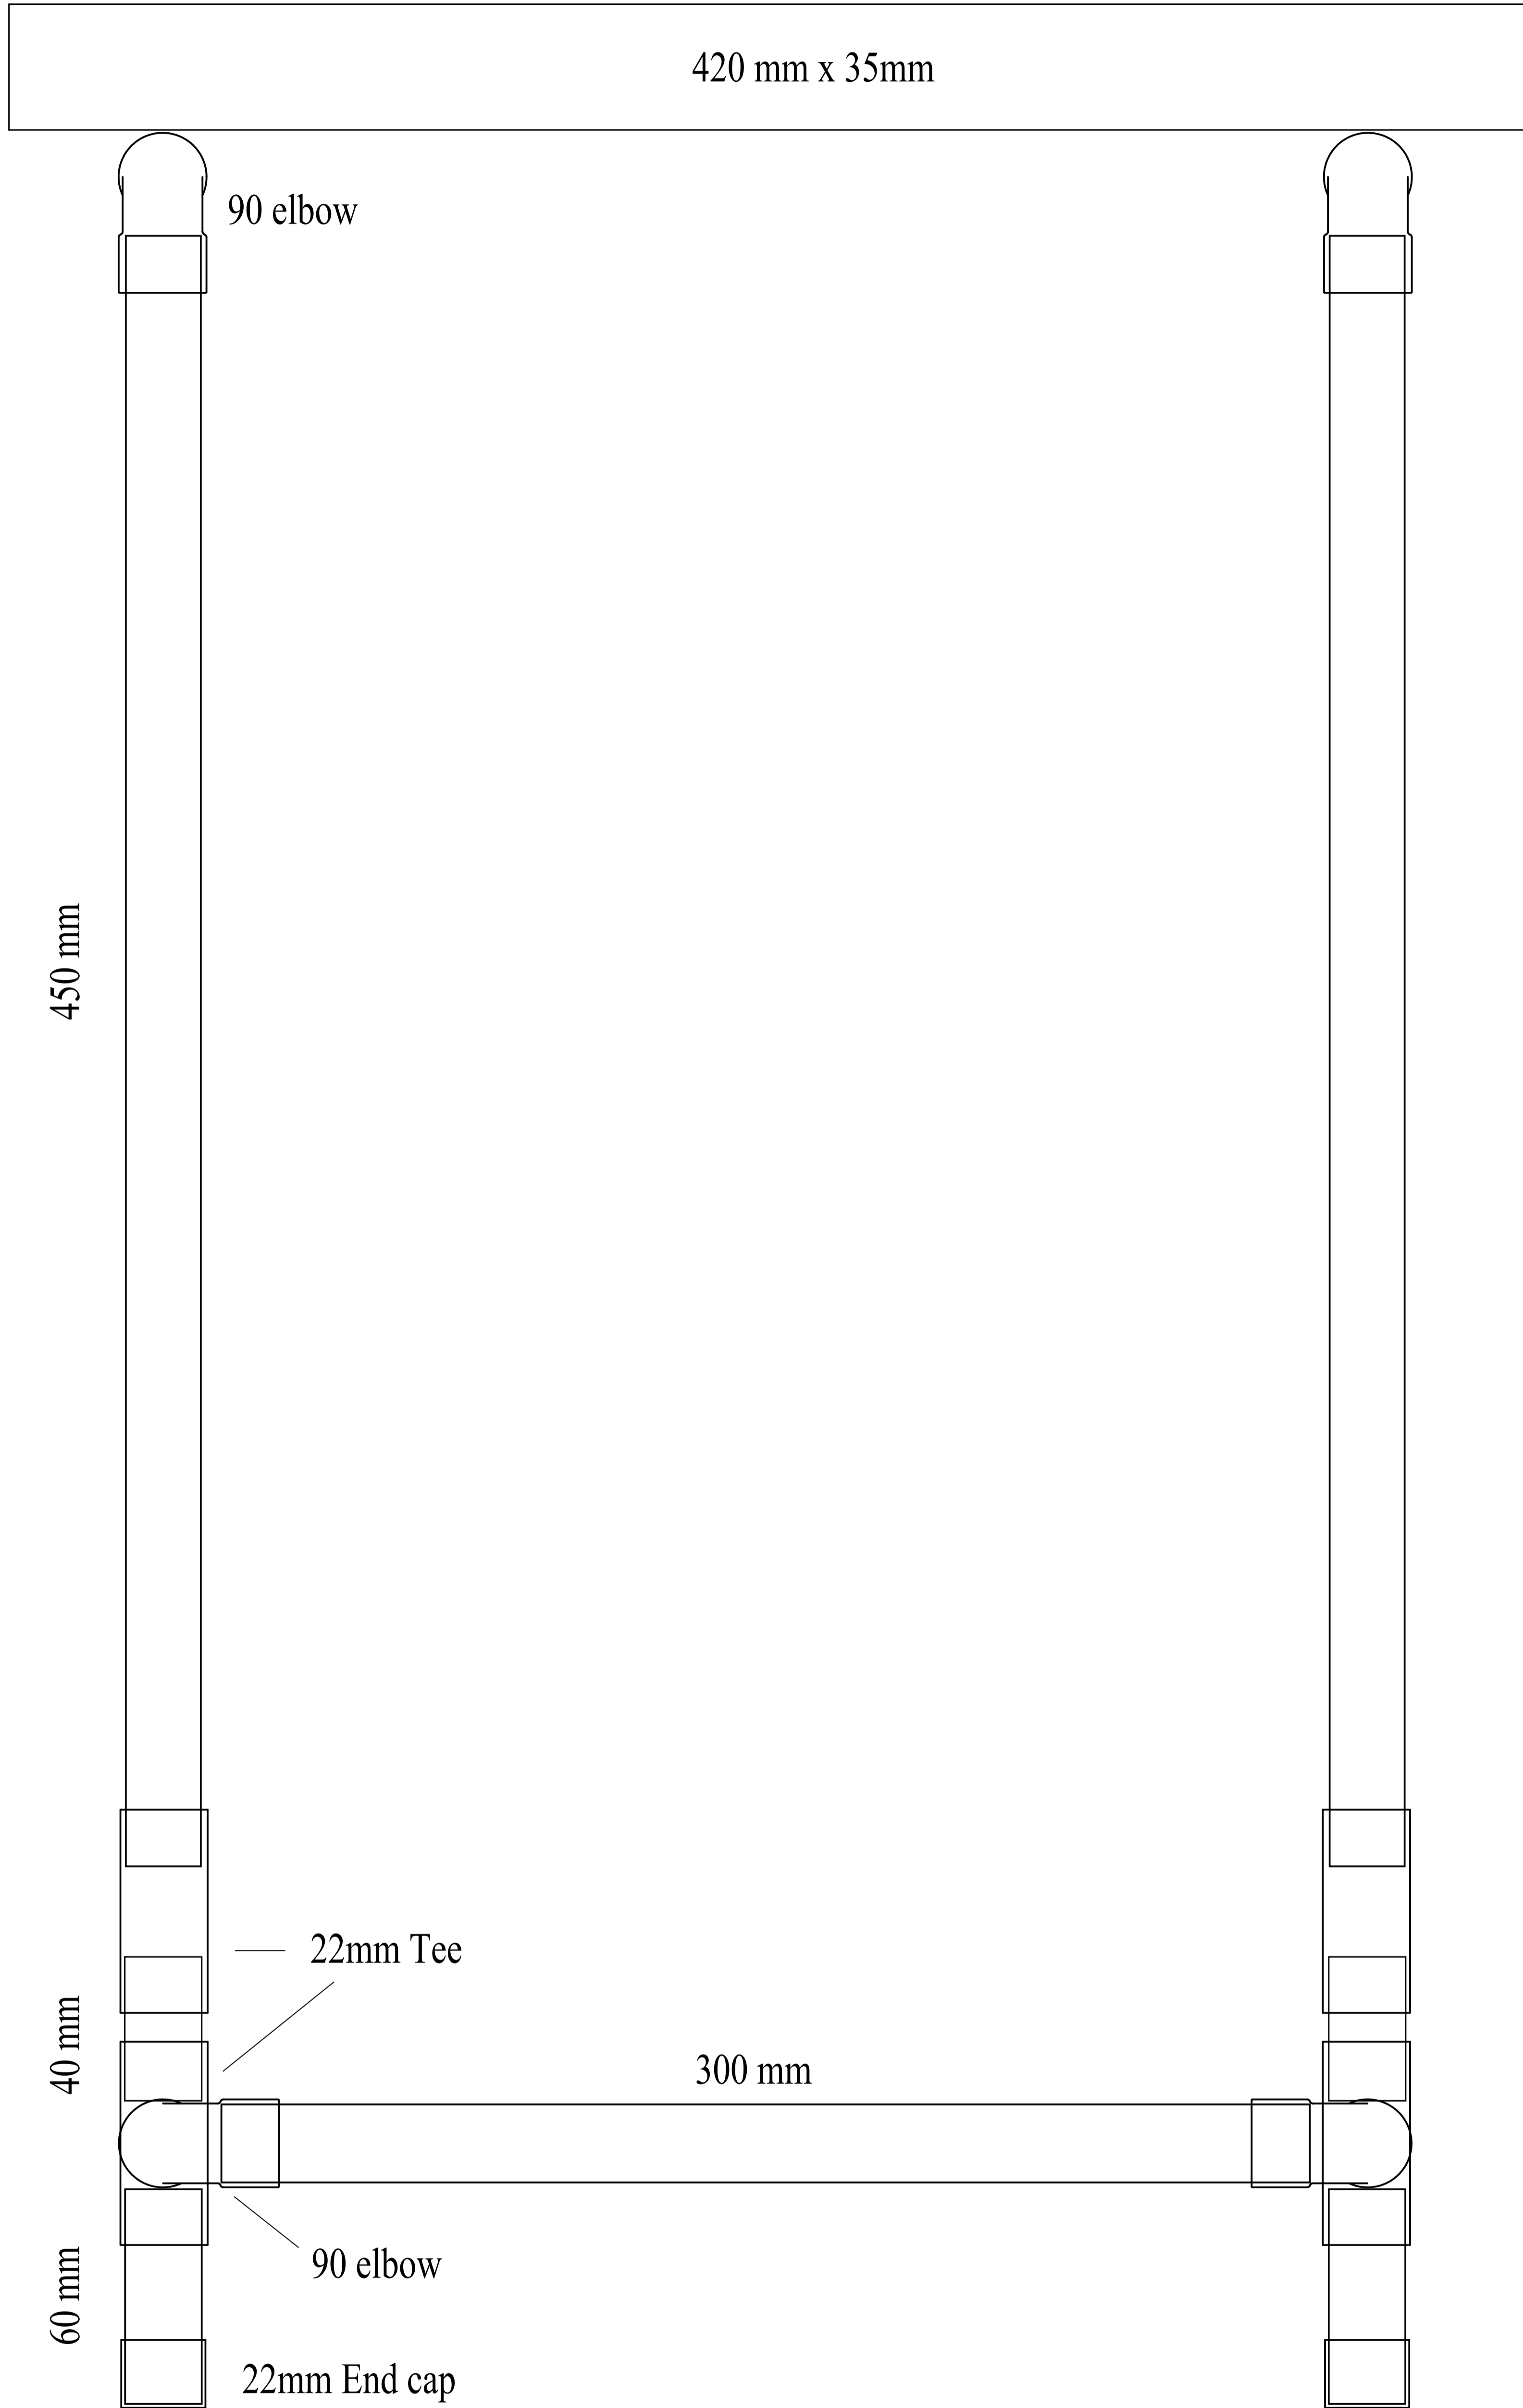

Copper Pipe Stool Plans 1:1 scale
Designed and drawn by Dean Makes 2019

FRONT

SIDE

FOOT REST TOP DOWN VIEW