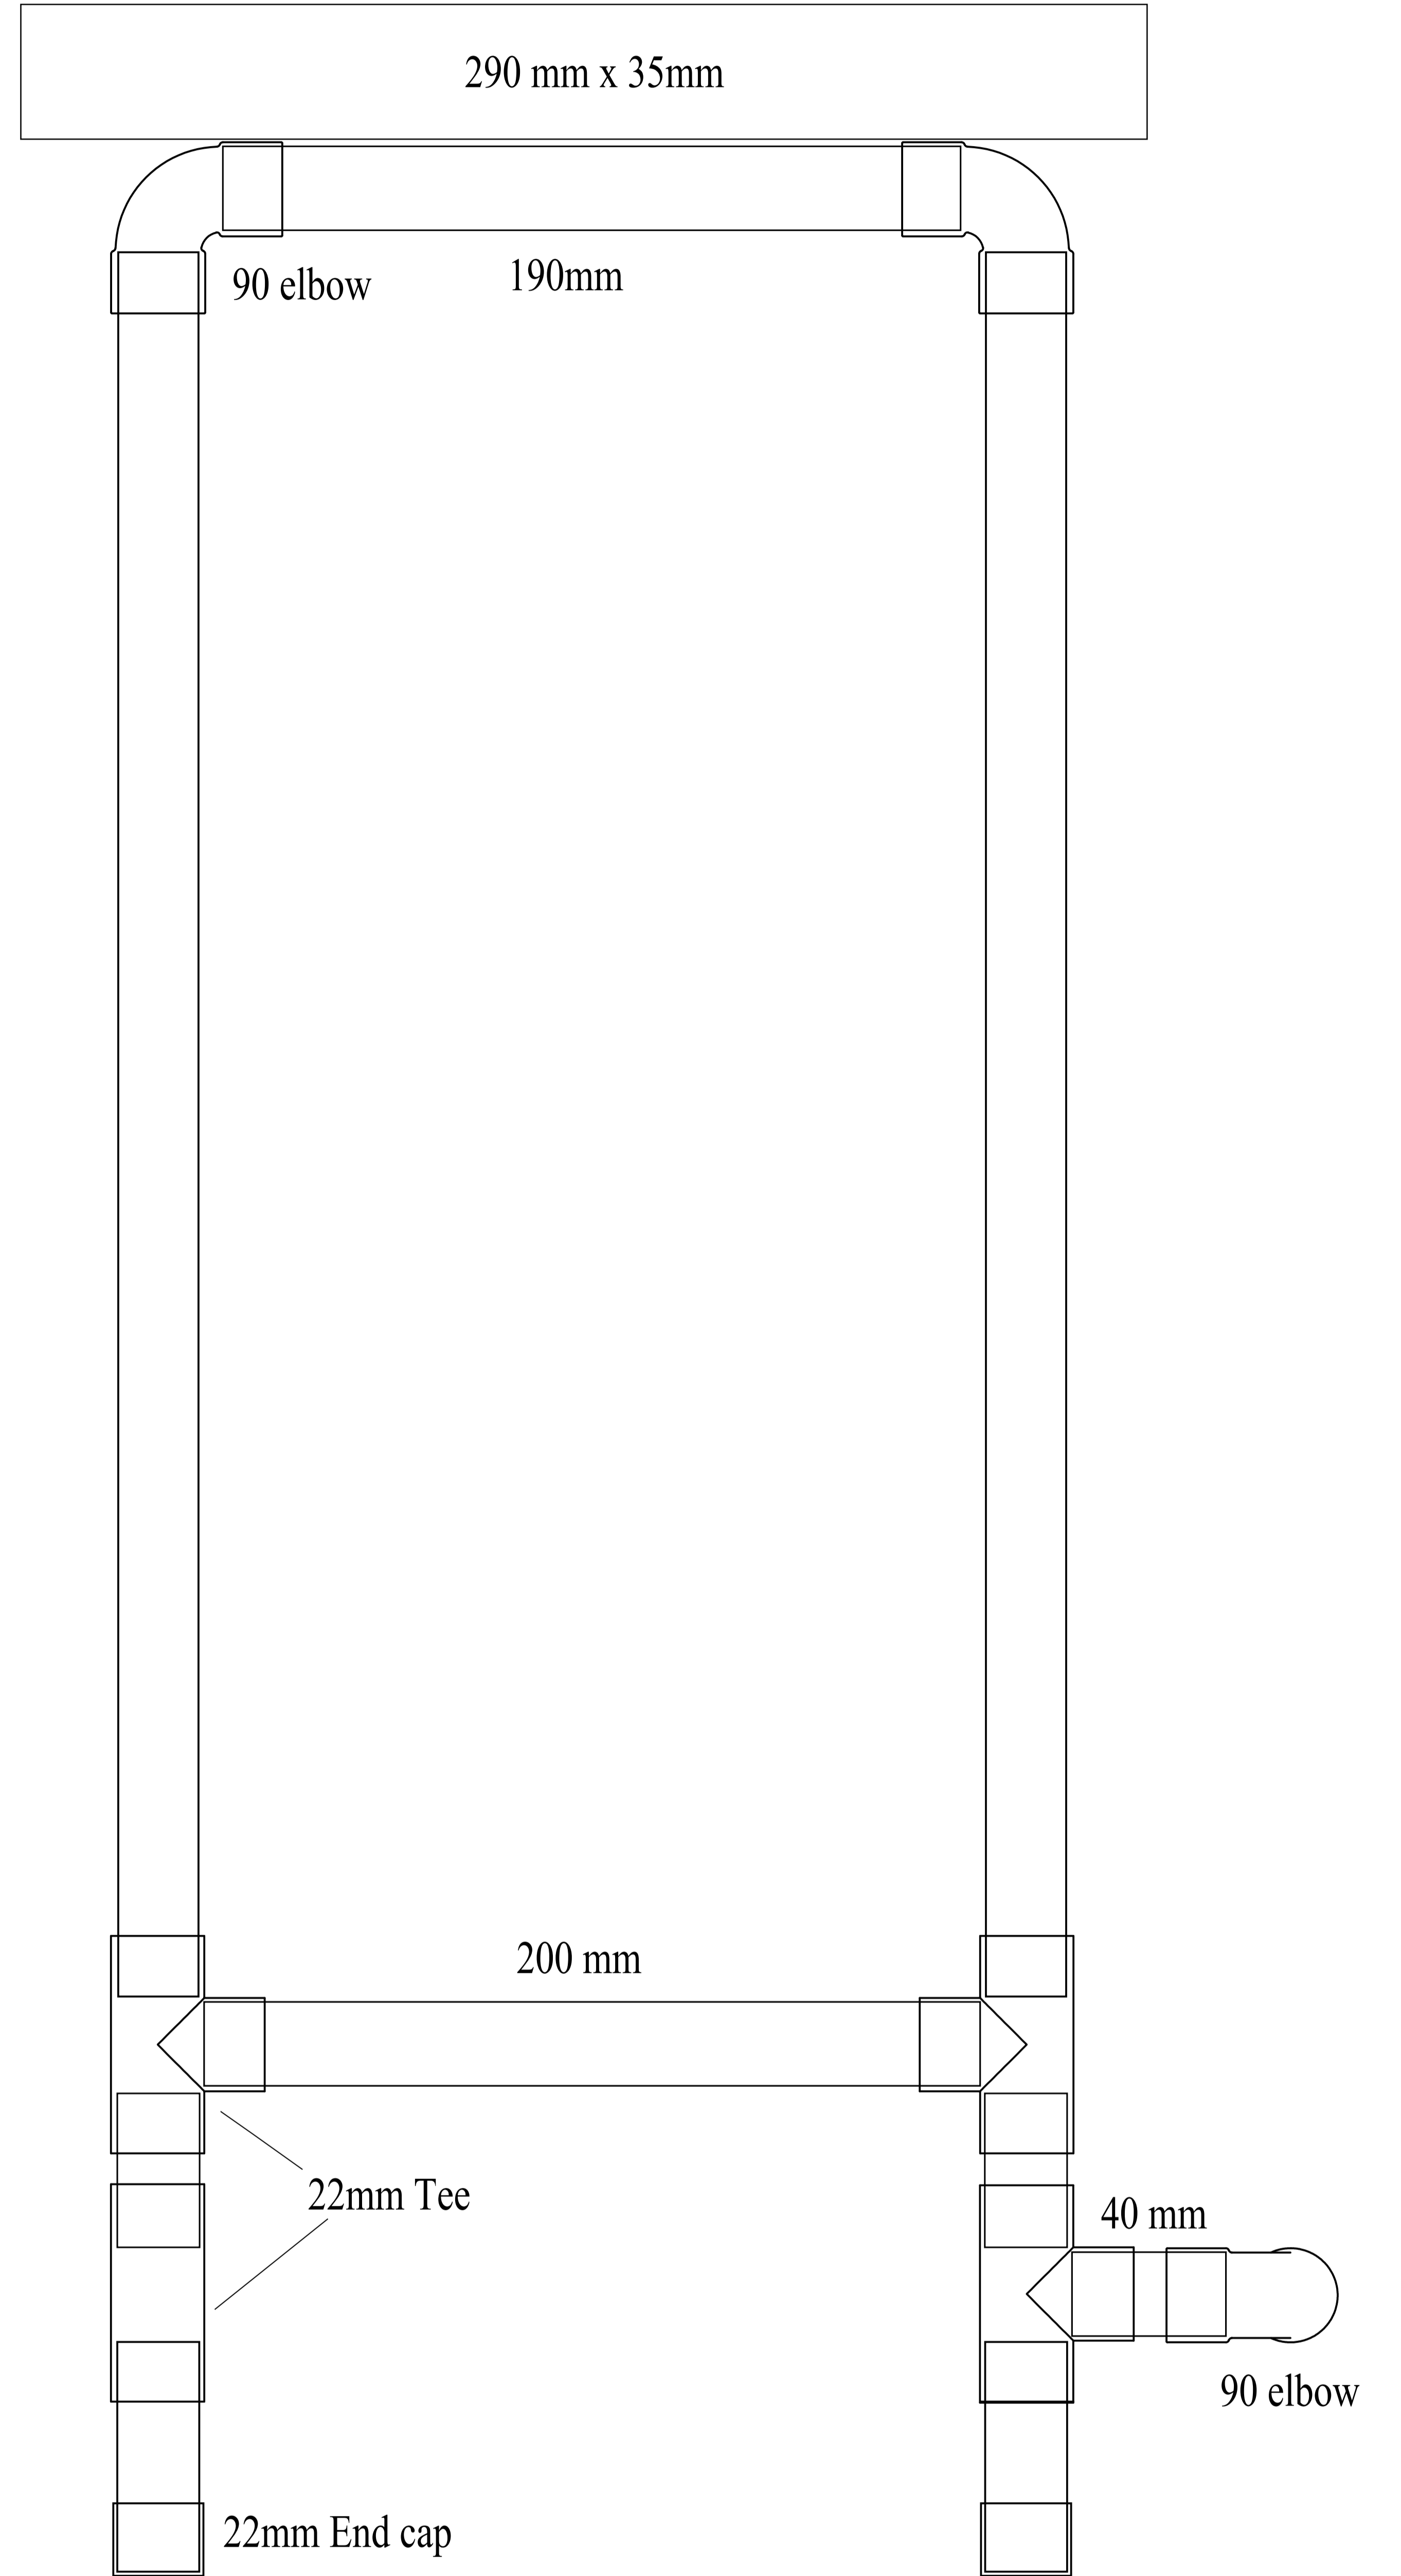

Copper Pipe Stool Plans 1:1 scale
Designed and drawn by Dean Makes 2019

FRONT

SIDE

FOOT REST TOP DOWN VIEW