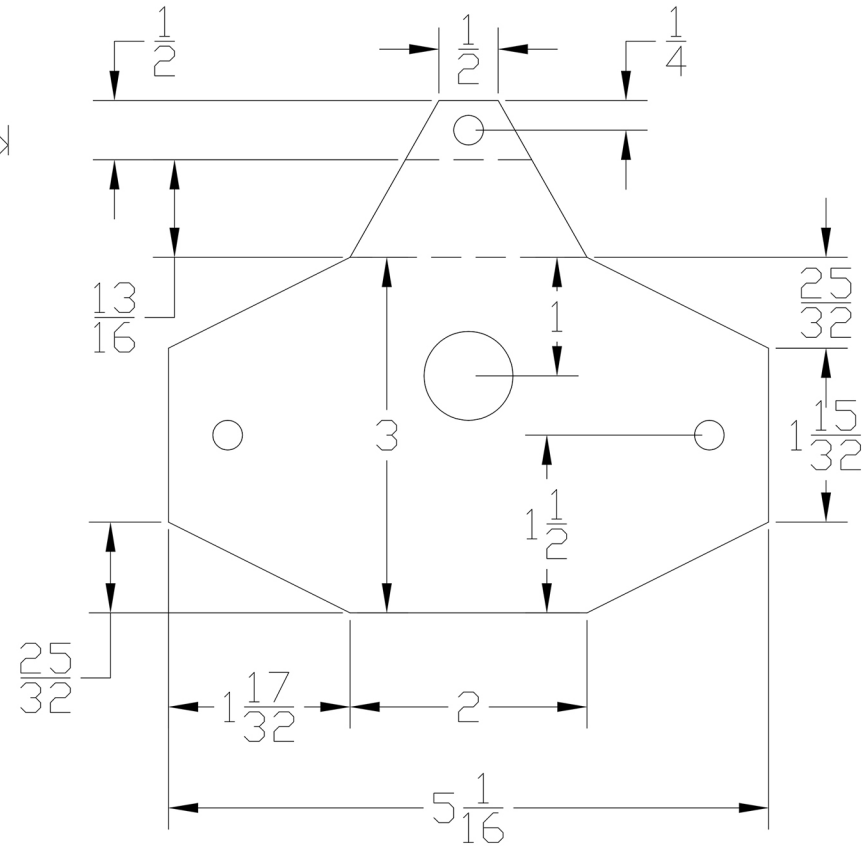

Cross Link x1

$\frac{1}{4}$ Stainless Steel Bar

Inner Link x1

$\frac{3}{16}$ Stainless Steel Bar

Cross Link Glide Plates x2

$\frac{1}{16}$ Titanium Sheet

Handlebar Plate - Top x1

Top/Bottom View

$\frac{1}{16}$ Al 3003
Sheet

Handlebar Plate - Bottom x1

Top/Bottom View

$\frac{1}{16}$ Al 3003
Sheet

Handlebar x1

All dimensions in inches

Deck Rails x2

1 Hardwood

Deck Boards x2

All dimensions in inches