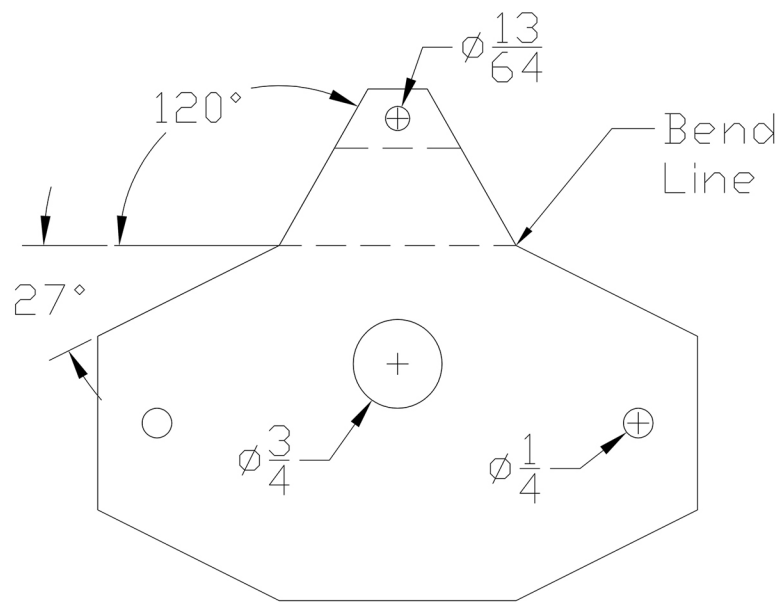

Cross Link x1

$\frac{1}{4}$ Stainless Steel Bar

Inner Link x1

$\frac{3}{16}$ Stainless Steel Bar

Cross Link Glide Plates x2

$\frac{1}{16}$ Titanium Sheet

Handlebar Plate - Top x1

Top/Bottom View

$\frac{1}{16}$ Al 3003
Sheet

Handlebar Plate - Bottom x1

Top/Bottom View

$\frac{1}{16}$ Al 3003
Sheet

Handlebar x1

All dimensions in inches

Deck Rails x2

1 Hardwood

Deck Boards x2

All dimensions in inches