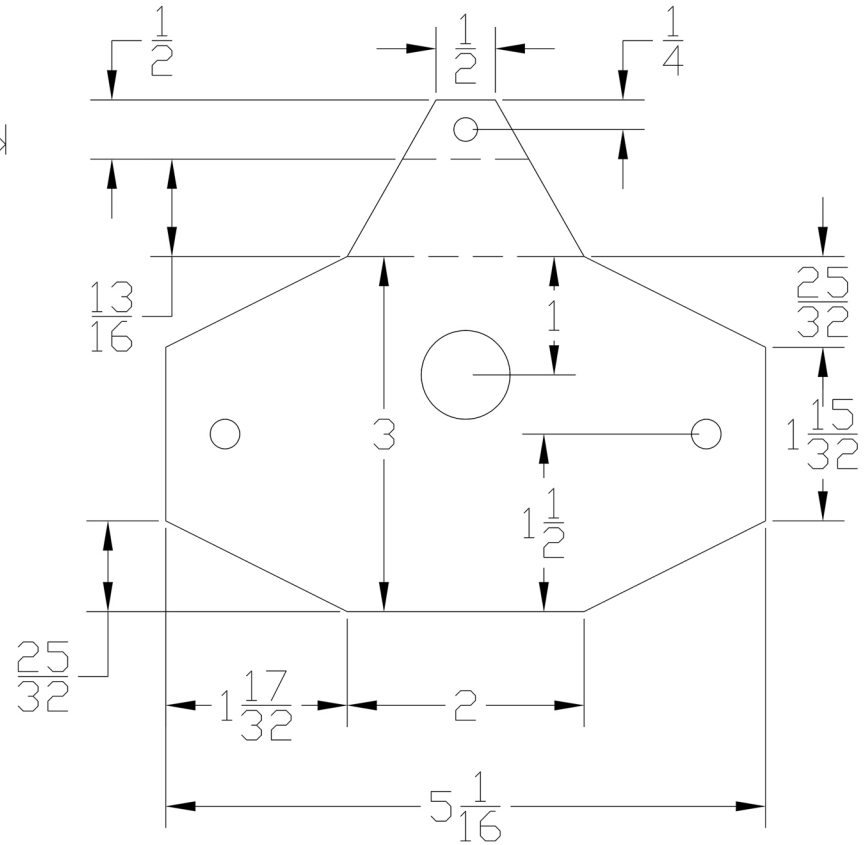

Cross Link x1

$\frac{1}{4}$ Stainless Steel Bar

Inner Link x1

$\frac{3}{16}$ Stainless Steel Bar

Cross Link Glide Plates x2

$\frac{1}{16}$ Titanium Sheet

Handlebar Plate - Top x1

Top/Bottom View

$\frac{1}{16}$ Al 3003
Sheet

Handlebar Plate - Bottom x1

Top/Bottom View

$\frac{1}{16}$ Al 3003
Sheet

Handlebar x1

All dimensions in inches

Deck Rails x2

1 Hardwood

Deck Boards x2

All dimensions in inches