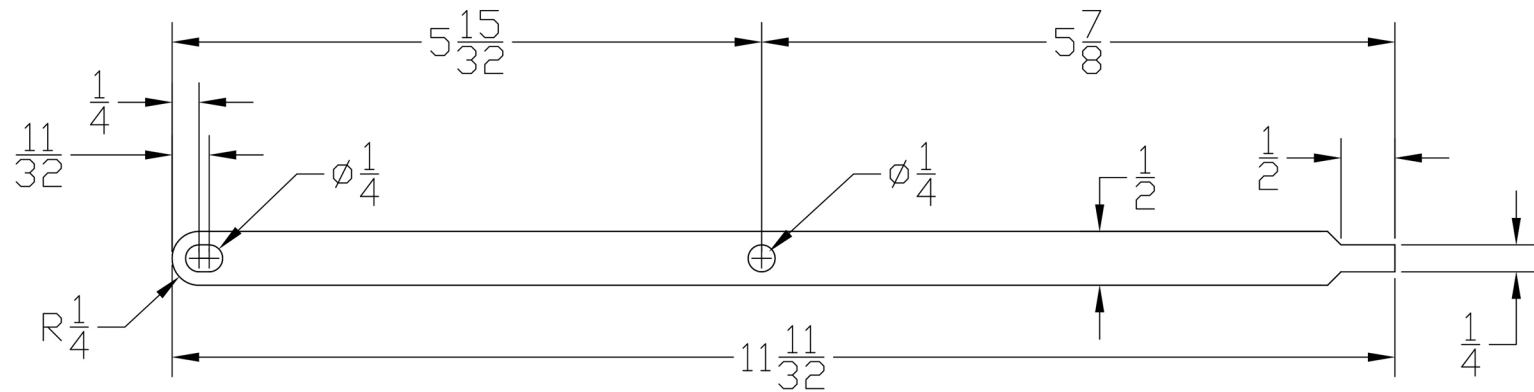

Cross Link x1

$\frac{1}{4}$ Stainless Steel Bar

Inner Link x1

$\frac{3}{16}$ Stainless Steel Bar

Cross Link Glide Plates x2

$\frac{1}{16}$ Titanium Sheet

Handlebar Plate - Top x1

Top/Bottom View

$\frac{1}{16}$ Al 3003
Sheet

Handlebar Plate - Bottom x1

Top/Bottom View

$\frac{1}{16}$ Al 3003
Sheet

Handlebar x1

All dimensions in inches

Deck Rails x2

1 Hardwood