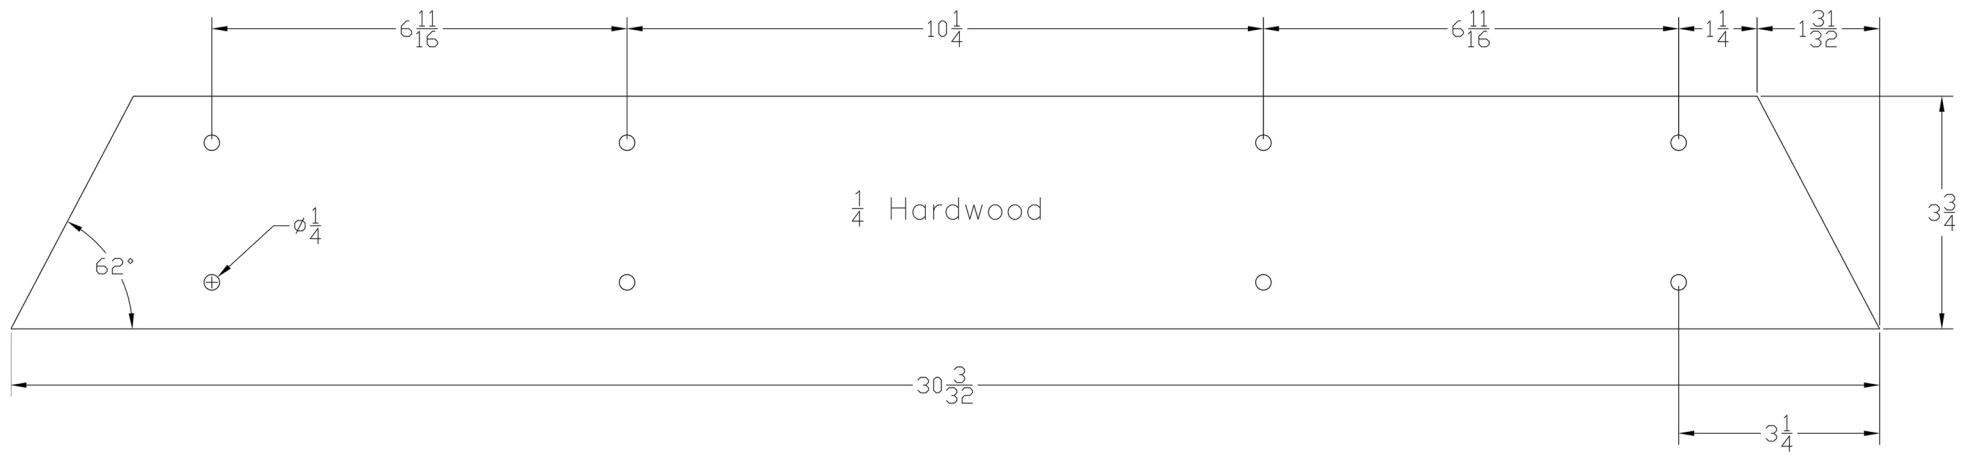

Deck Boards x2

All dimensions in inches