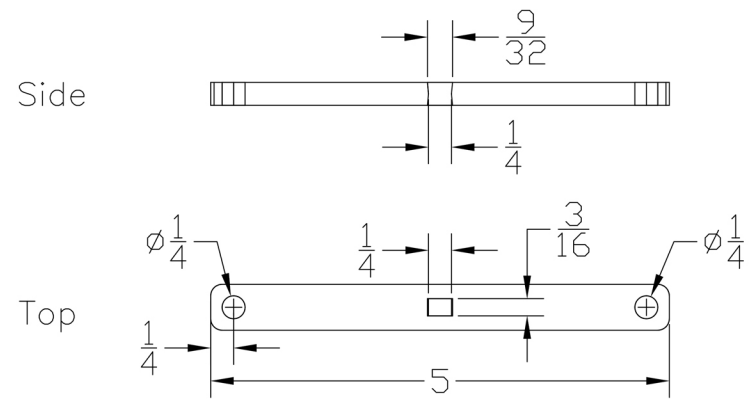

Cross Link x1

$\frac{1}{4}$ Stainless Steel Bar

Inner Link x1

$\frac{3}{16}$ Stainless Steel Bar

Cross Link Glide Plates x2

$\frac{1}{16}$ Titanium Sheet

Handlebar Plate - Top x1

Top/Bottom View

$\frac{1}{16}$ Al 3003
Sheet

Handlebar Plate - Bottom x1

Top/Bottom View

$\frac{1}{16}$ Al 3003
Sheet

Handlebar x1

All dimensions in inches

Deck Rails x2

1 Hardwood

Deck Boards x2

All dimensions in inches