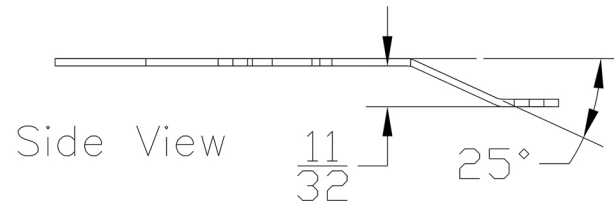

Cross Link x1

$\frac{1}{4}$ Stainless Steel Bar

Inner Link x1

$\frac{3}{16}$ Stainless Steel Bar

Cross Link Glide Plates x2

$\frac{1}{16}$ Titanium Sheet

Handlebar Plate - Top x1

Top/Bottom View

$\frac{1}{16}$ Al 3003
Sheet

Handlebar Plate - Bottom x1

Top/Bottom View

$\frac{1}{16}$ Al 3003
Sheet

Handlebar x1

All dimensions in inches

Deck Rails x2

1 Hardwood