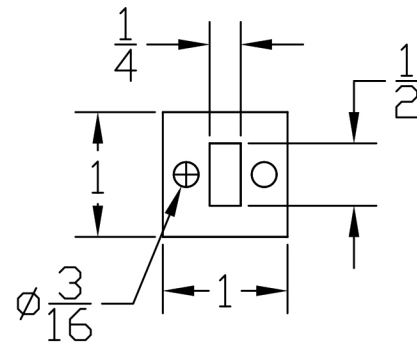

Cross Link x1

$\frac{1}{4}$ Stainless Steel Bar

Inner Link x1

$\frac{3}{16}$ Stainless Steel Bar

Cross Link Glide Plates x2

$\frac{1}{16}$ Titanium Sheet

Handlebar Plate - Top x1

Top/Bottom View

$\frac{1}{16}$ Al 3003
Sheet

Handlebar Plate - Bottom x1

Top/Bottom View

$\frac{1}{16}$ Al 3003
Sheet

Handlebar x1

All dimensions in inches

Deck Rails x2

1 Hardwood

Deck Boards x2

All dimensions in inches