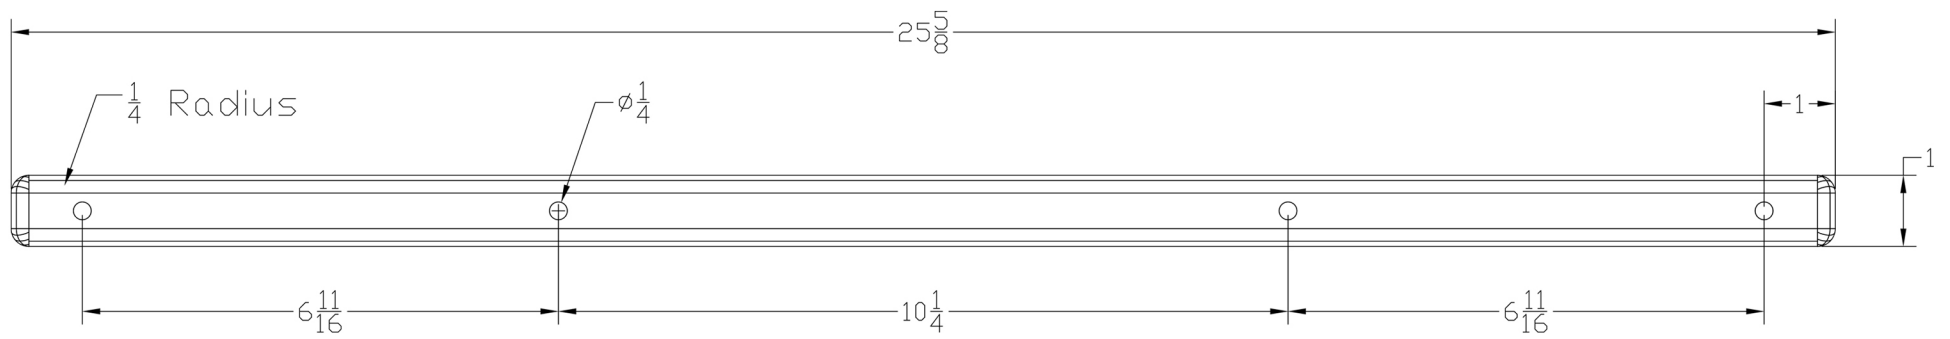

Cross Link x1

$\frac{1}{4}$ Stainless Steel Bar

Inner Link x1

$\frac{3}{16}$ Stainless Steel Bar

Cross Link Glide Plates x2

$\frac{1}{16}$ Titanium Sheet

Handlebar Plate - Top x1

Top/Bottom View

$\frac{1}{16}$ Al 3003
Sheet

Handlebar Plate - Bottom x1

Top/Bottom View

$\frac{1}{16}$ Al 3003
Sheet

Handlebar x1

All dimensions in inches

Deck Rails x2

1 Hardwood

Deck Boards x2

All dimensions in inches