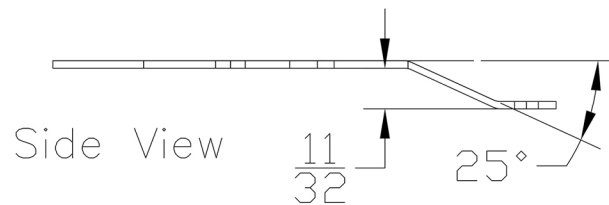

Cross Link x1

$\frac{1}{4}$ Stainless Steel Bar

Inner Link x1

$\frac{3}{16}$ Stainless Steel Bar

Cross Link Glide Plates x2

$\frac{1}{16}$ Titanium Sheet

Handlebar Plate - Top x1

Top/Bottom View

$\frac{1}{16}$ Al 3003
Sheet

Handlebar Plate - Bottom x1

Top/Bottom View

$\frac{1}{16}$ Al 3003
Sheet

Handlebar x1

All dimensions in inches

Deck Rails x2

1 Hardwood