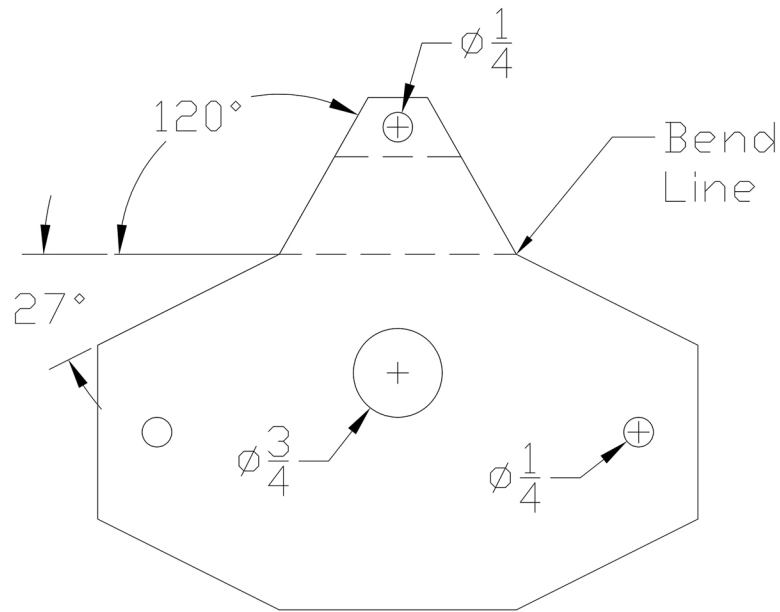

Cross Link x1

$\frac{1}{4}$ Stainless Steel Bar

Inner Link x1

$\frac{3}{16}$ Stainless Steel Bar

Cross Link Glide Plates x2

$\frac{1}{16}$ Titanium Sheet

Handlebar Plate - Top x1

Top/Bottom View

$\frac{1}{16}$ Al 3003
Sheet

Handlebar Plate - Bottom x1

Top/Bottom View

$\frac{1}{16}$ Al 3003
Sheet

Handlebar x1

All dimensions in inches

Deck Rails x2

1 Hardwood