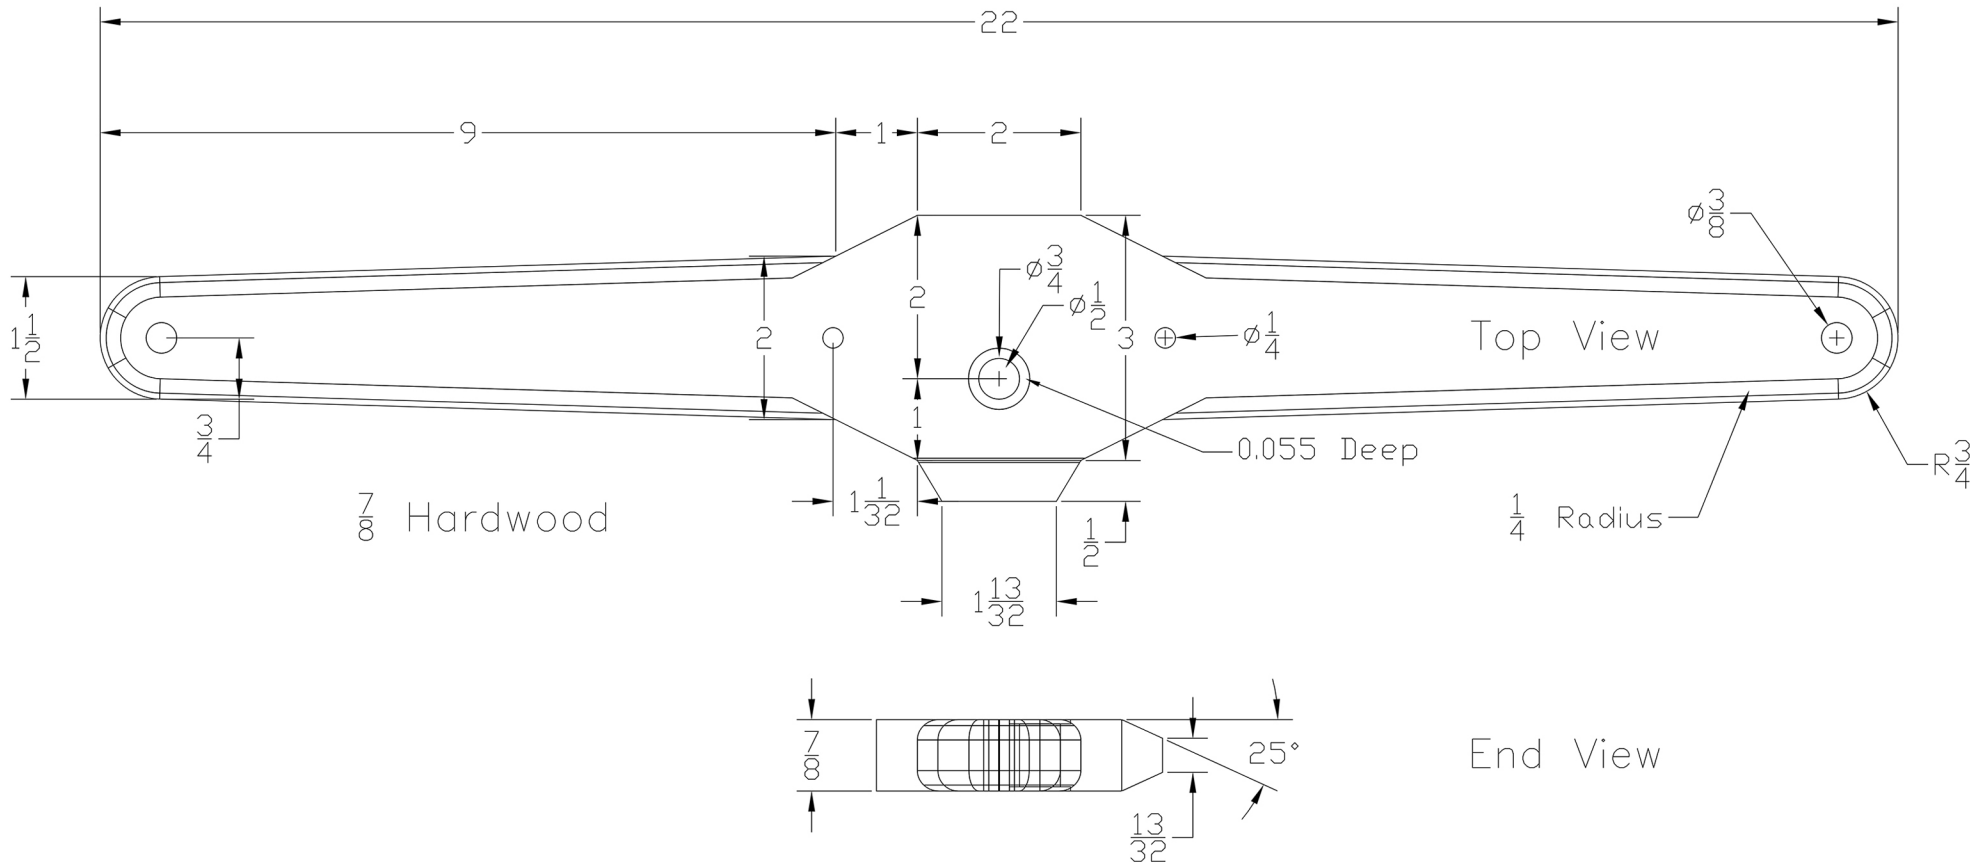

Cross Link x1

$\frac{1}{4}$ Stainless Steel Bar

Inner Link x1

$\frac{3}{16}$ Stainless Steel Bar

Cross Link Glide Plates x2

$\frac{1}{16}$ Titanium Sheet

Handlebar Plate - Top x1

Top/Bottom View

$\frac{1}{16}$ Al 3003
Sheet

Handlebar Plate - Bottom x1

Top/Bottom View

$\frac{1}{16}$ Al 3003
Sheet

Handlebar x1

All dimensions in inches

Deck Rails x2

1 Hardwood

Deck Boards x2

All dimensions in inches