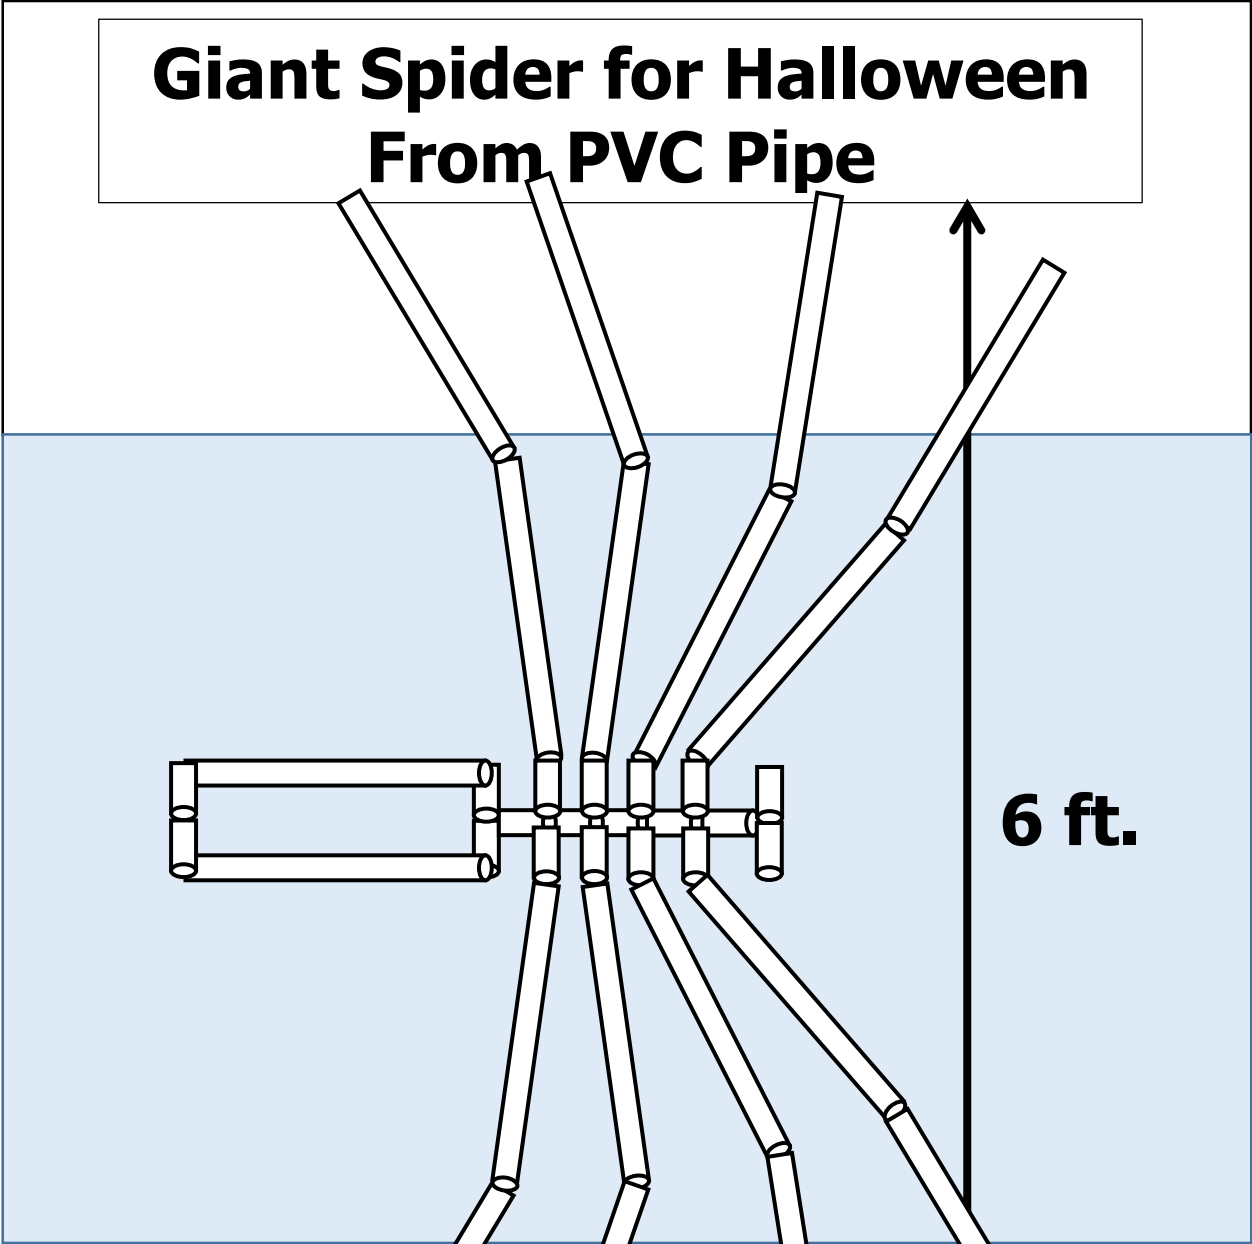

Giant Spider for Halloween From PVC Pipe

6 ft.

Parts:

Long  18X (~24")

Short  19X (~2")

Vs:  (45°, 8X) Ls:  (90°, 12X) Ts:  (3X)

Xs:  (cross, 4X) Us:  (cap, 2X)

1

2

3

(Abdomen)

4

(Legs & Head)