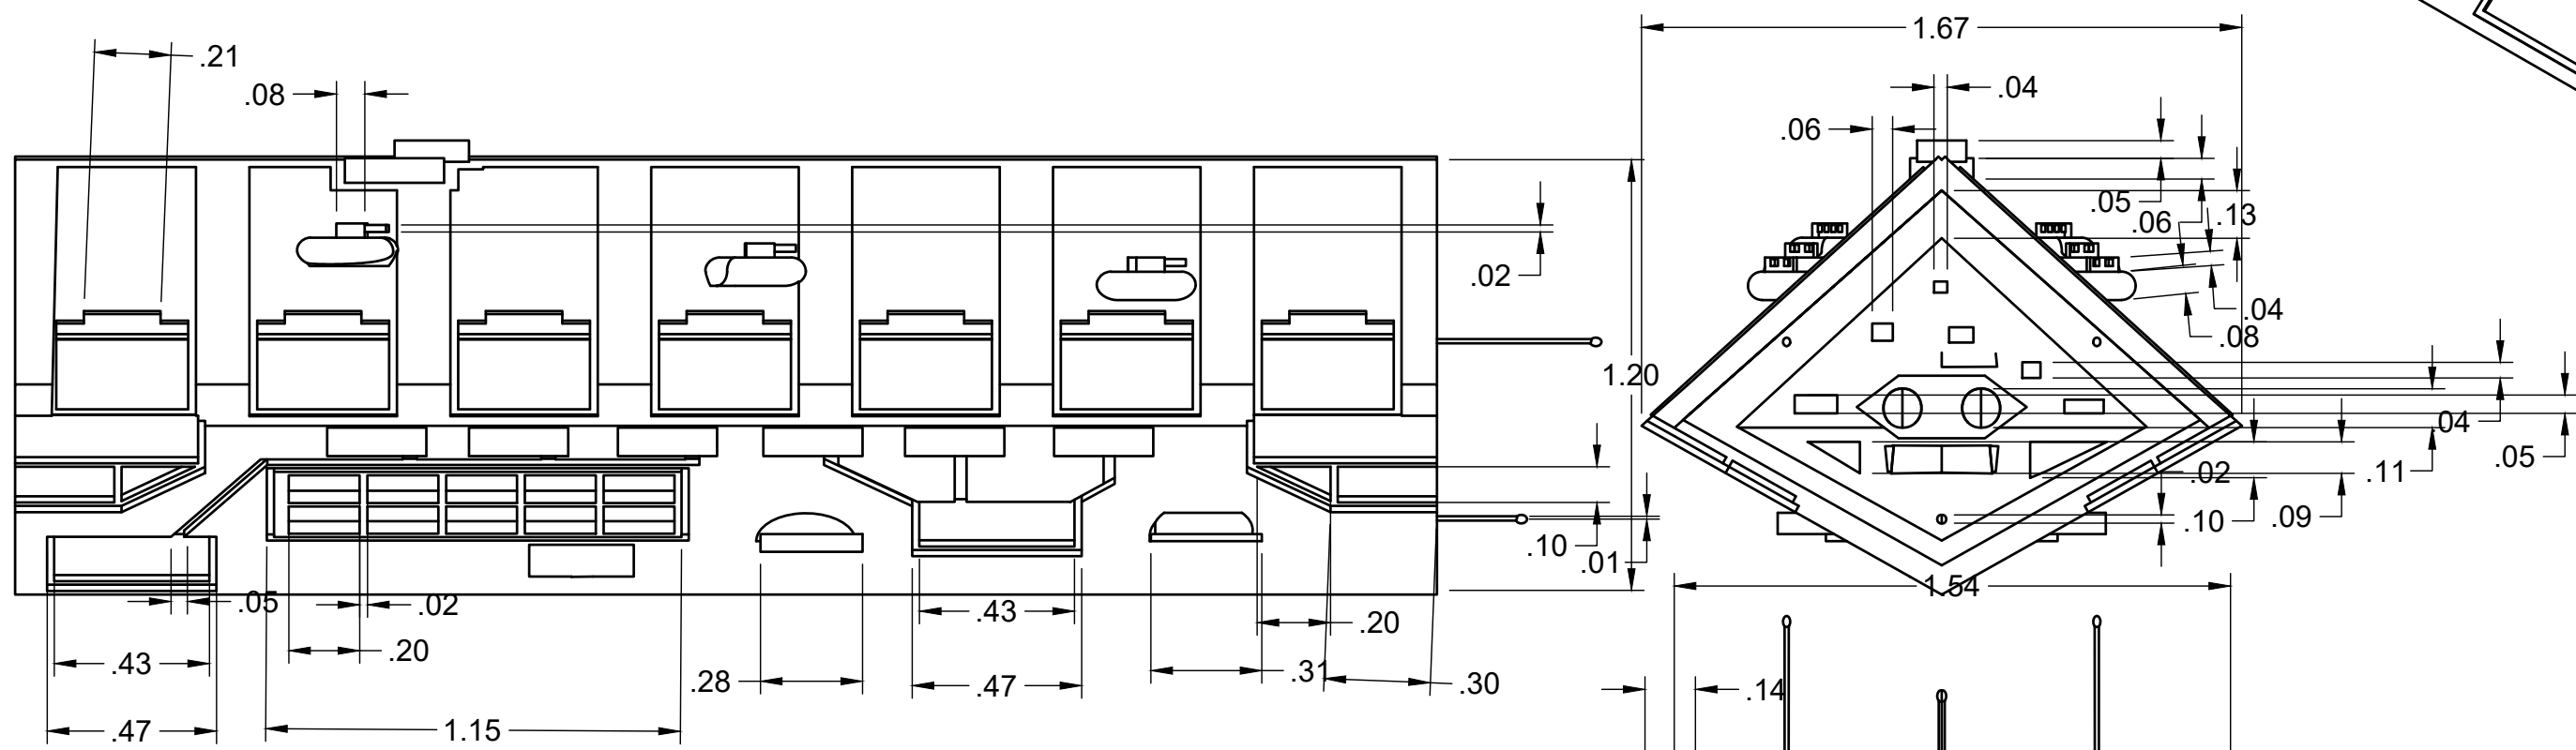

B

B

A

A

PROJECT		Shapes		
TITLE		Space_mover		
APPROVED	SIZE	CODE	DWG NO	REV
CHECKED	C			
DRAWN	Richard Bielby	7/11/2023	SCALE 2:1	WEIGHT
				SHEET 1/1

4

3

2