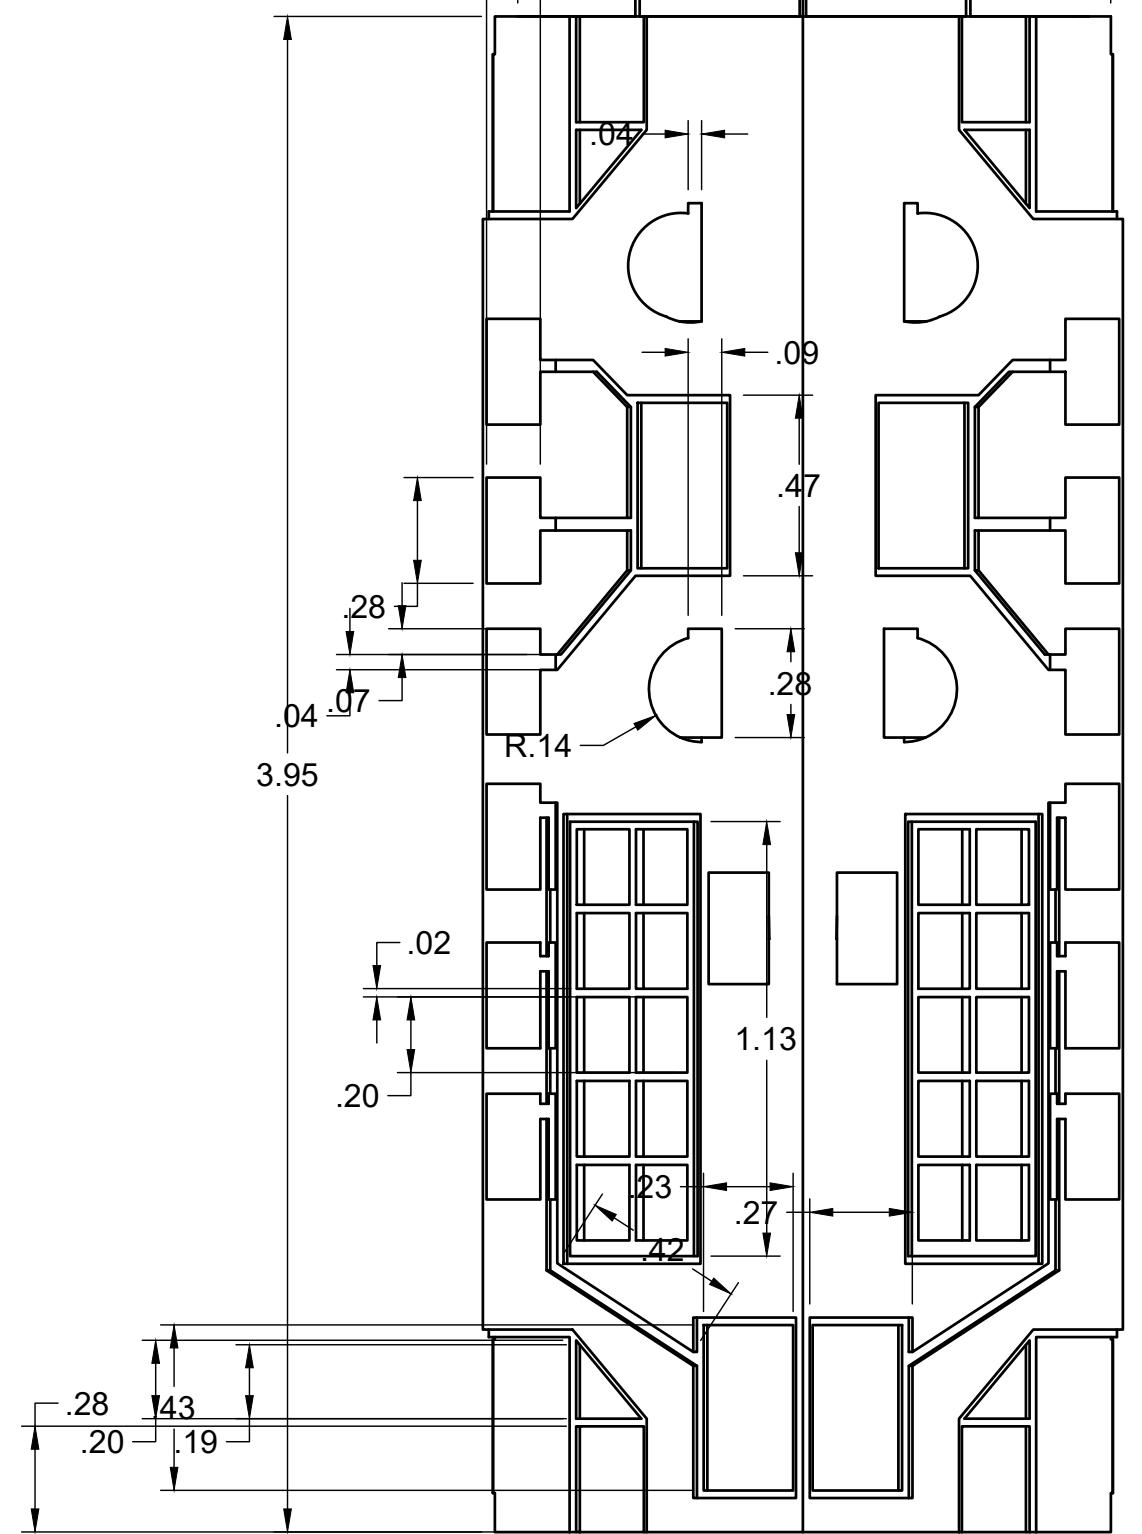

4

3

2

1

D

D

C

C

B

B

A

A

PROJECT		Shapes		
TITLE		Space_mover		
APPROVED	SIZE	CODE	DWG NO	REV
CHECKED	C			
DRAWN	Richard Bielby	7/11/2023	SCALE 2:1	WEIGHT
				SHEET 1/1

4

3

2