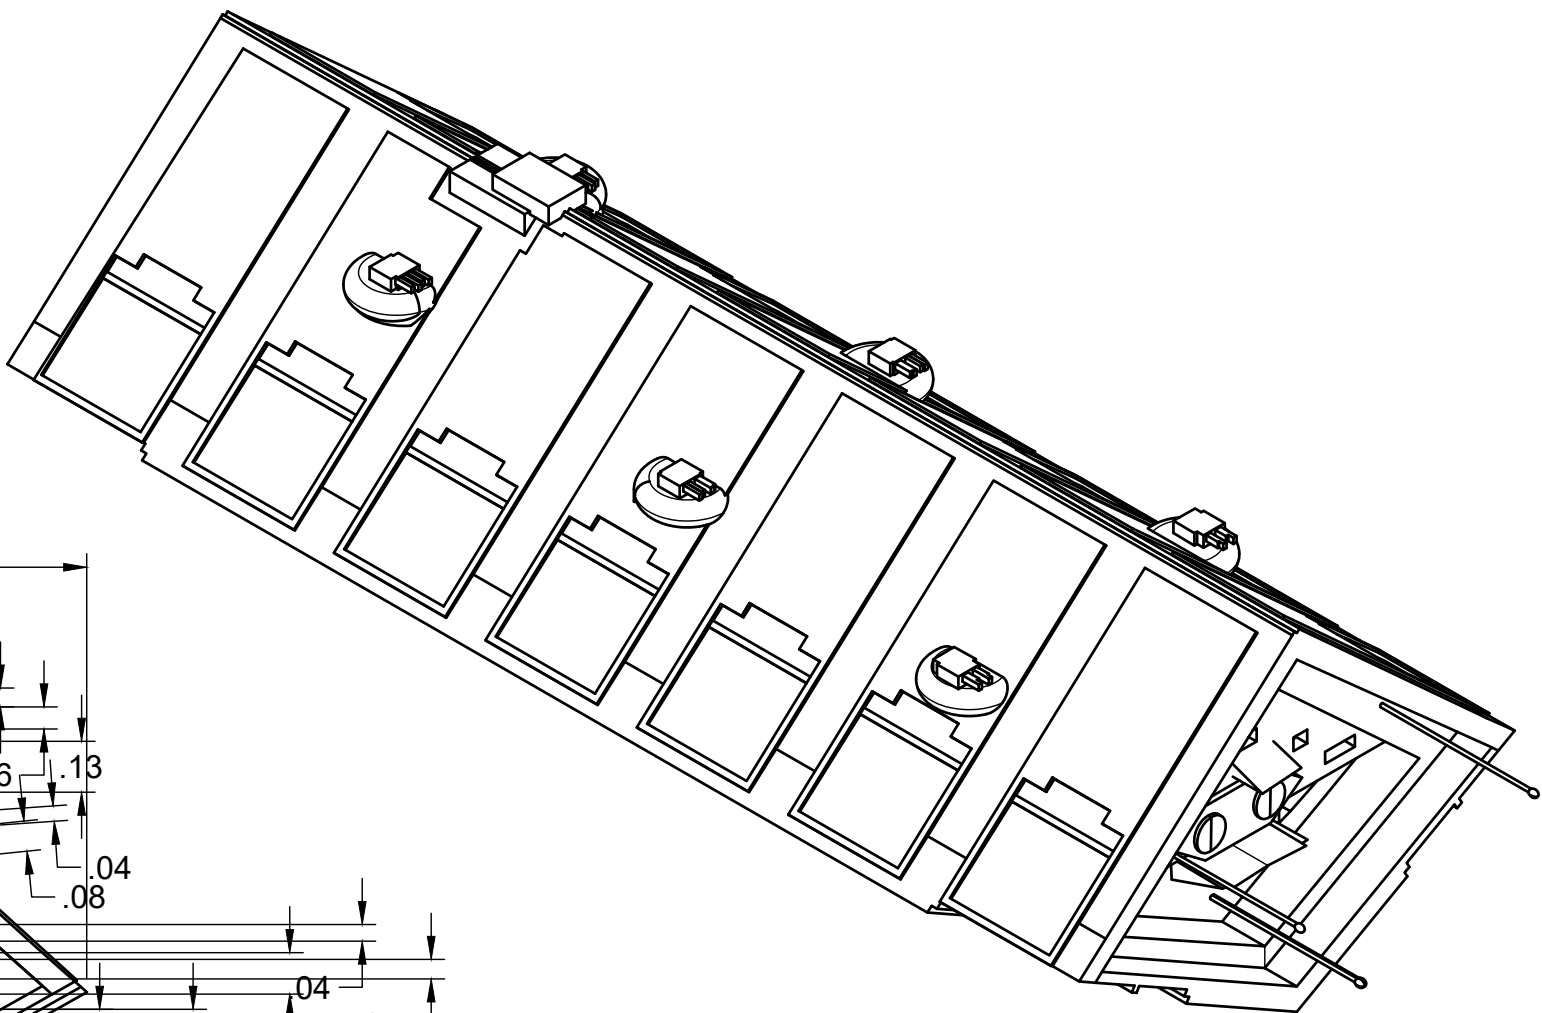

B

B

A

A

PROJECT		Shapes		
TITLE		Space_mover		
APPROVED	SIZE	CODE	DWG NO	REV
CHECKED	C			
DRAWN	Richard Bielby	7/11/2023	SCALE 2:1	WEIGHT
				SHEET 1/1

4

3

2