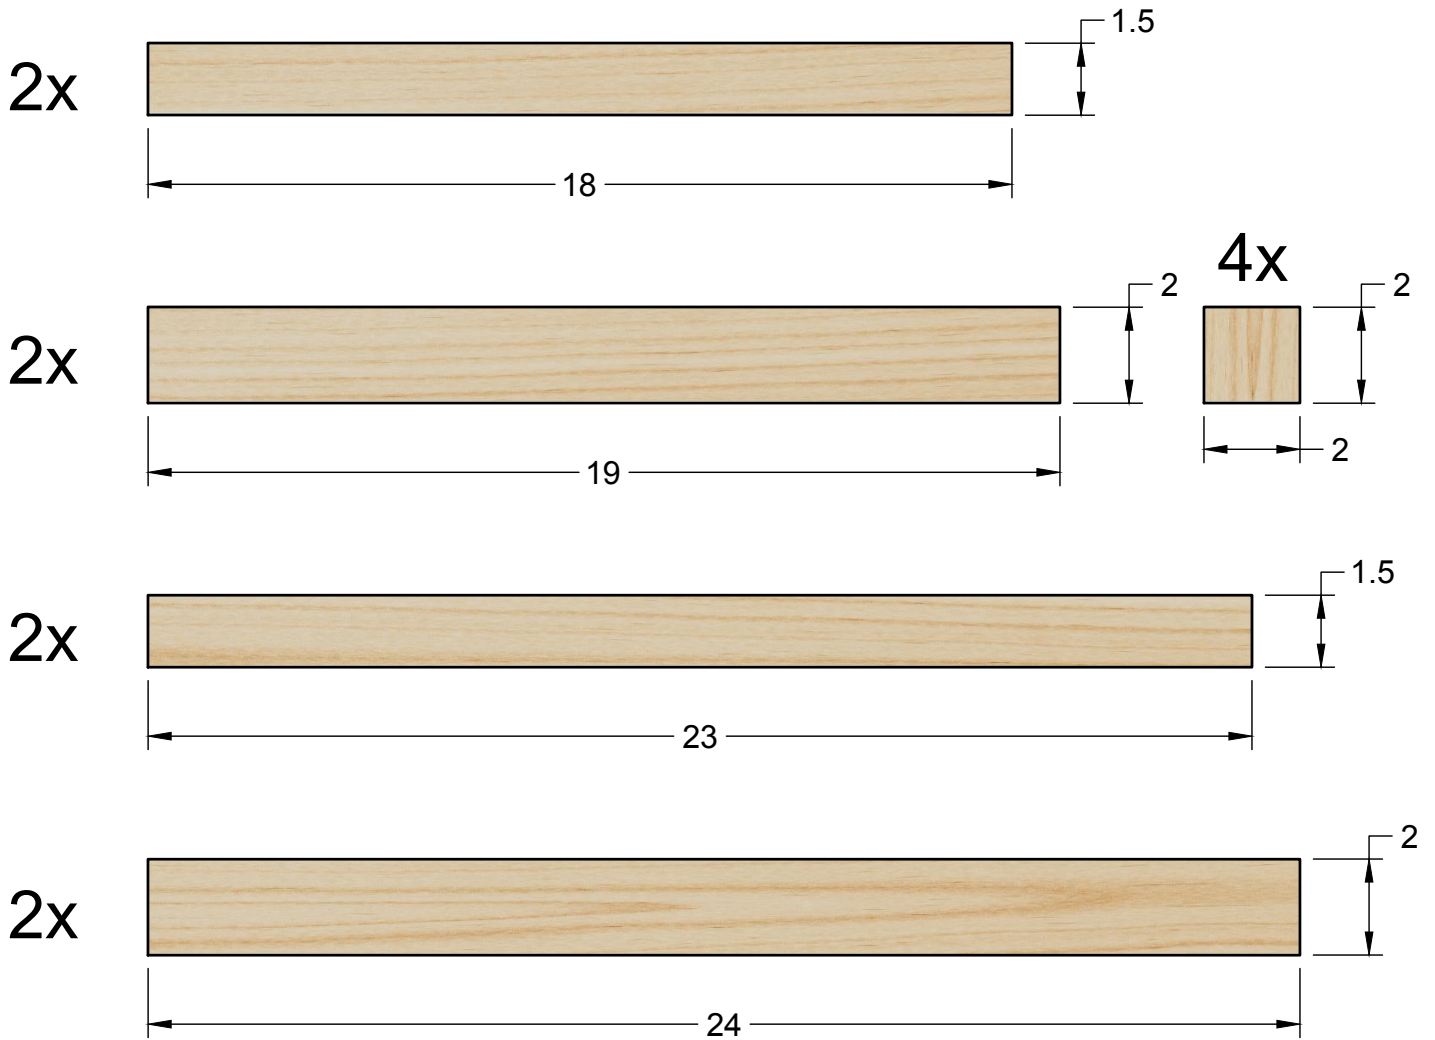

## Adjustable Juice Groove Jig

Long Bracket,  $\frac{1}{2}$ " Plywood

Short Bracket same except:

overall length is 19", slot is 10"

Adjustable Juice Groove Jig  
 Parts from  $\frac{1}{2}$ " Plywood