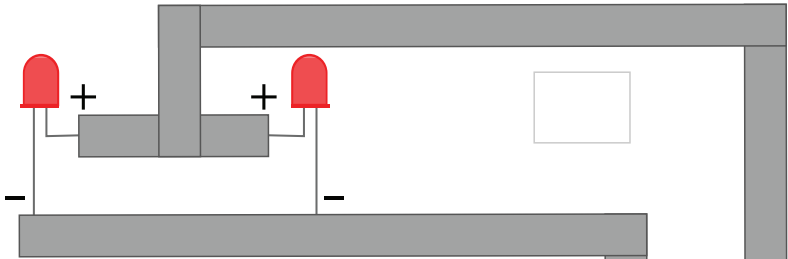

W  
W  
M  
H

- ⊕ Long LED leg is Positive
- ⊖ Short LED leg is Negative