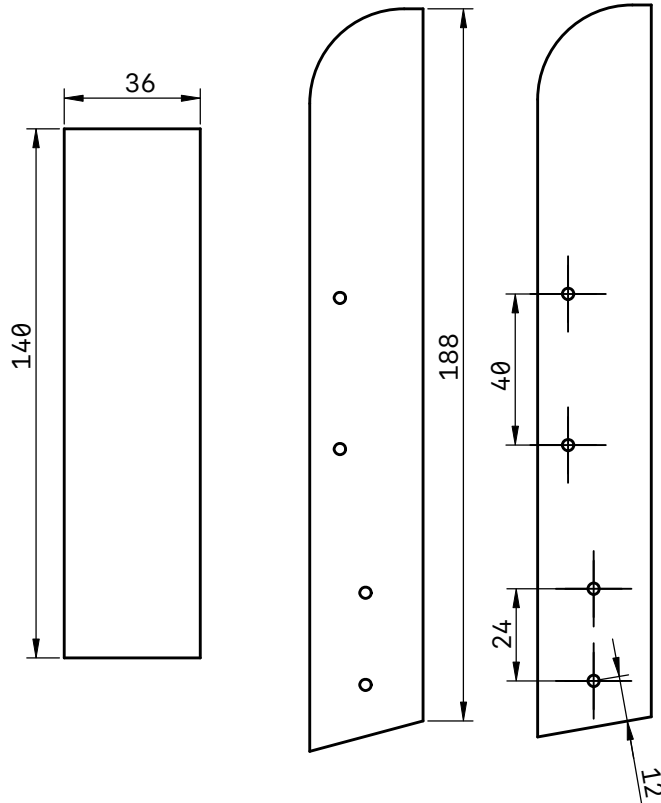

C

D

A

B

C

D

4mm plywood

7-8mm plywood

TITLE		
<b>Catfeed - Plywood parts</b>		
LAST UPDATED	UNITS	SHEET
<b>08/13/22</b>	<b>mm</b>	<b>1 / 1</b>
FIRST ANGLE PROJECTION	SCALE	SIZE
	<b>1:2</b>	<b>A4</b>

1

2

3

4

5

6